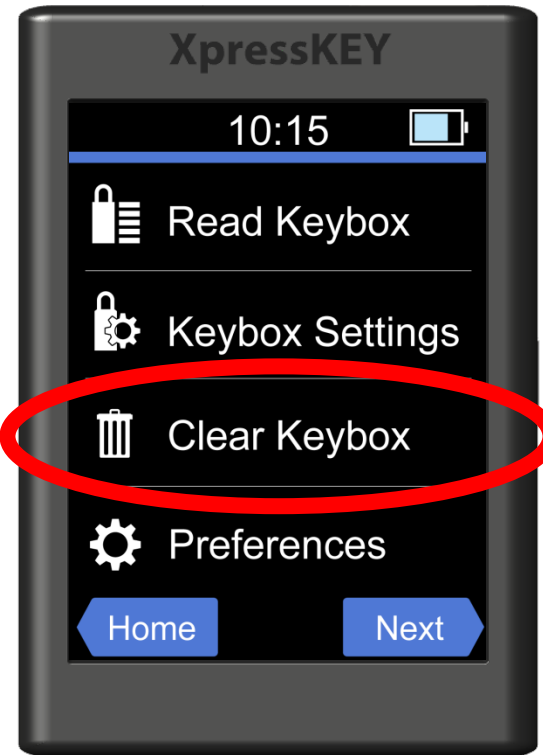

# How to *Clear a Keybox*

## XpressKEY®

1. Tap the **arrow**.
2. Tap **Clear Keybox**.
3. Tap **OK**.
4. Type in the shackle code and **Enter**.
5. Point the key at the keybox.
6. Tap **Done** to exit.

1. Tap the **arrow**.

## XpressKEY

1. Tap the **arrow**.
2. Tap **Clear Keybox**.
3. Tap **OK**.
4. Type in the shackle code and **Enter**.
5. Point the key at the keybox.
6. Tap **Done** to exit.

2. Tap **Clear Keybox**.