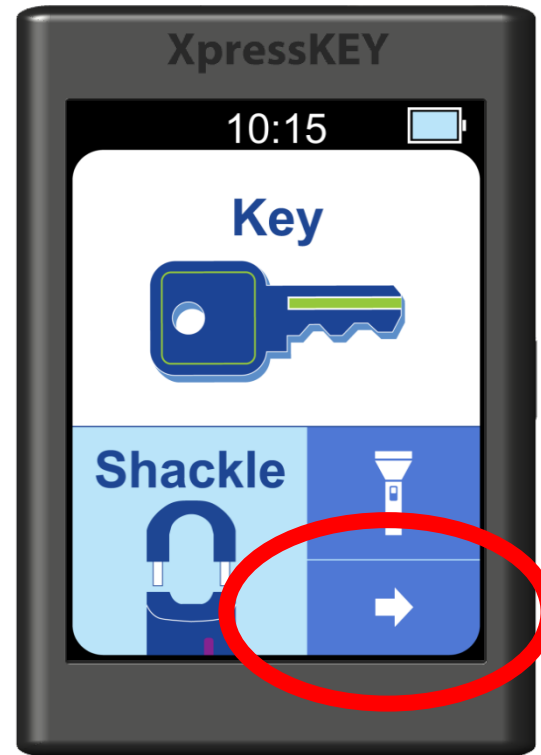

# How to *Clear a Keybox*

## XpressKEY®

1. Tap the **arrow**.
2. Tap **Clear Keybox**.
3. Tap **OK**.
4. Type in the shackle code and **Enter**.
5. Point the key at the keybox.
6. Tap **Done** to exit.

1. Tap the **arrow**.