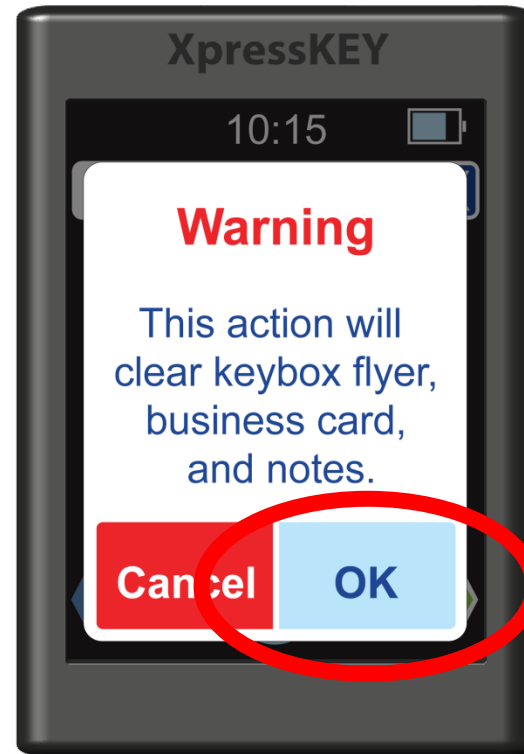

# How to *Clear a Keybox*

## XpressKEY

1. Tap the **arrow**.
2. Tap **Clear Keybox**.
3. Tap **OK**.
4. Type in the shackle code and **Enter**.
5. Point the key at the keybox.
6. Tap **Done** to exit.

2. Tap **Clear Keybox**.

## XpressKEY

1. Tap the **arrow**.
2. Tap **Clear Keybox**.
3. Tap **OK**.
4. Type in the shackle code and **Enter**.
5. Point the key at the keybox.
6. Tap **Done** to exit.

3. Tap **OK**.