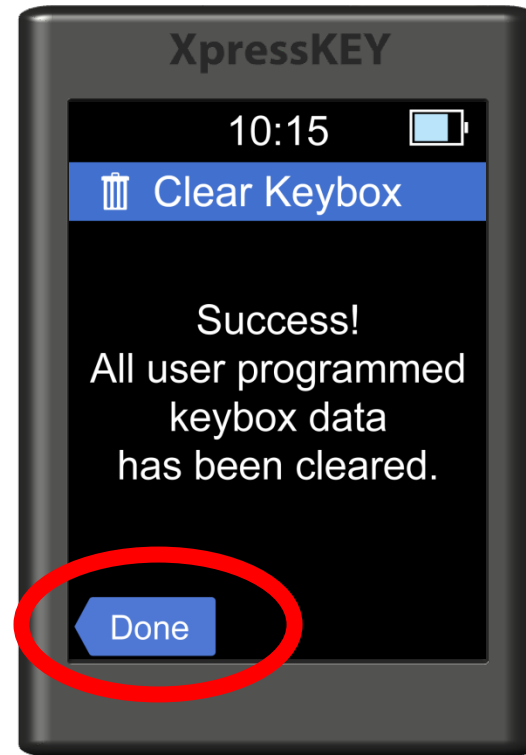

How to *Clear a Keybox*

XpressKEY

1. Tap the **arrow**.
2. Tap **Clear Keybox**.
3. Tap **OK**.
4. Type in the shackle code and **Enter**.
5. Point the key at the keybox.
6. Tap **Done** to exit.

6. Tap **Done**.