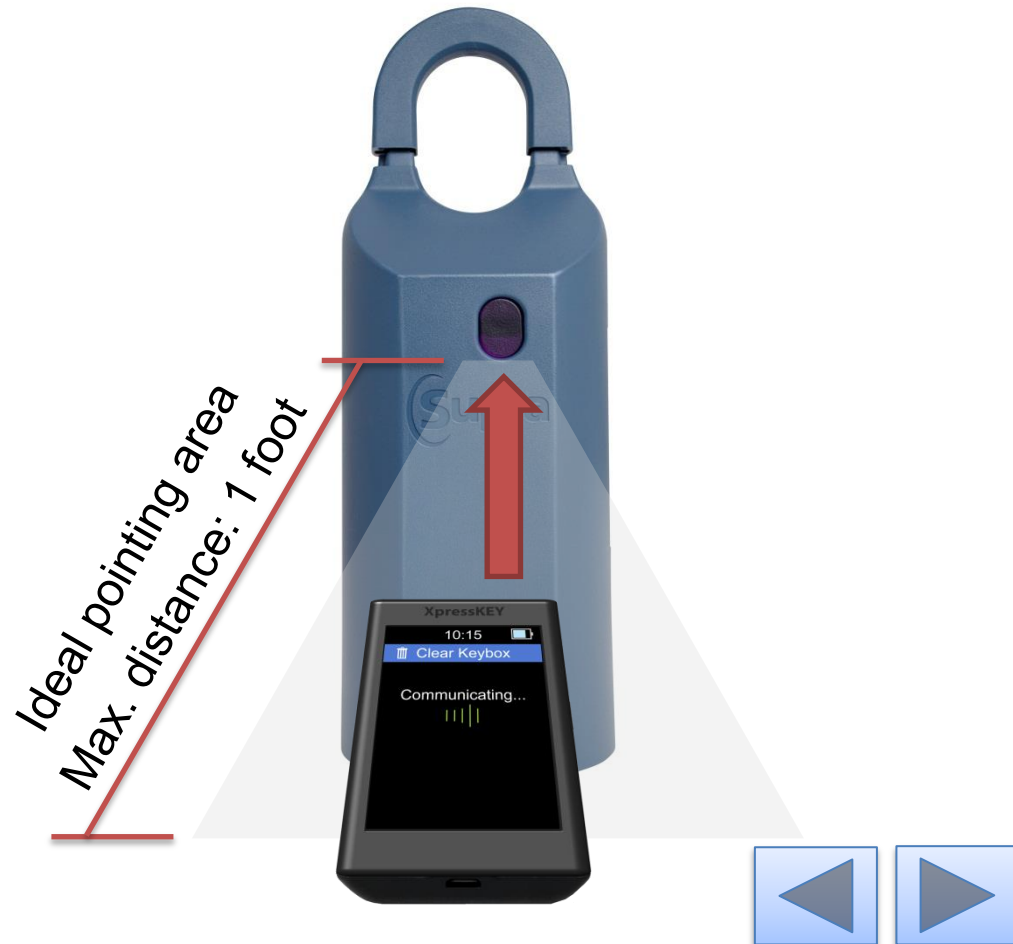

How to *Clear a Keybox*

XpressKEY

1. Tap the **arrow**.
2. Tap **Clear Keybox**.
3. Tap **OK**.
4. Type in the shackle code and **Enter**.
5. Point the key at the keybox.
6. Tap **Done** to exit.

5. Point the key at the keybox.