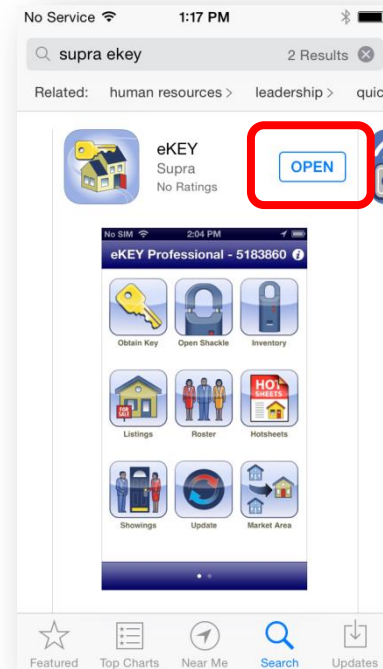

How to *Install the Supra eKEY Application on an Apple device*

2. Search for eKEY®.

Apple

1. Open the app store on your phone or tablet.
2. In the search field type **Supra eKEY**.
3. Tap **Get**.
4. Tap **Install**.
5. Open the eKEY app.

How to *Install the Supra eKEY Application on an Apple device*

3. Tap **Get**.

Apple

1. Open the app store on your phone or tablet.
2. In the search field type **Supra eKEY**.
3. Tap **Get**.
4. Tap **Install**.
5. Open the eKEY app.

How to *Install the Supra eKEY Application on an Apple device*

4. Tap Install.

Apple

1. Open the app store on your phone or tablet.
2. In the search field type **Supra eKEY**.
3. Tap **Get**.
4. Tap **Install**.
5. Open the eKEY app.

How to *Install the Supra eKEY Application on an Apple device*

5. Open the eKEY app.

Apple

1. Open the app store on your phone or tablet.
2. In the search field type **Supra eKEY**.
3. Tap **Get**.
4. Tap **Install**.
5. Open the eKEY app.