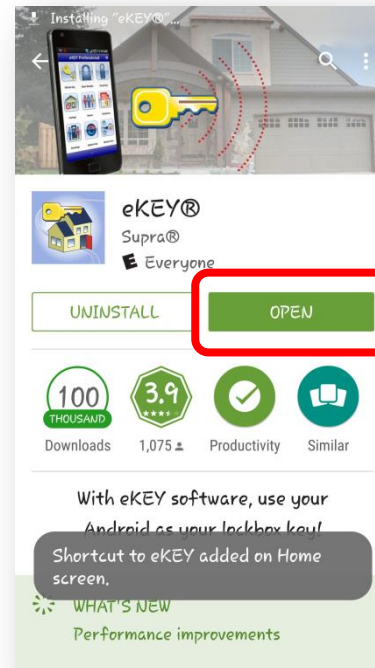

How to *Install the Supra eKEY Application on an Android*

3. Tap **Install**.

Android

1. Open the app store on your phone or tablet.
2. In the search field type **Supra eKEY** and tap it.
3. Tap **Install**.
4. Tap **ACCEPT**.
5. Open the eKEY app.

How to *Install the Supra eKEY Application on an Android*

4. Tap **ACCEPT**.

Android

1. Open the app store on your phone or tablet.
2. In the search field type **Supra eKEY** and tap it.
3. Tap **Install**.
4. Tap **ACCEPT**.
5. Open the eKEY app.

How to *Install the Supra eKEY Application on an Android*

5. Open the eKEY app.

Android

1. Open the app store on your phone or tablet.
2. In the search field type **Supra eKEY** and tap it.
3. Tap **Install**.
4. Tap **ACCEPT**.
5. Open the eKEY app.