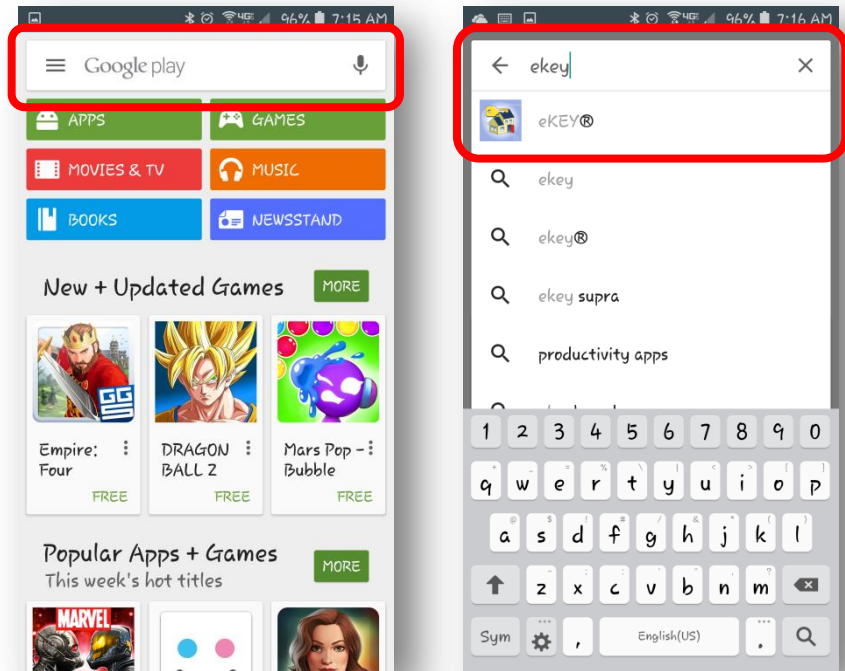

How to *Install the Supra*[®] *eKEY*[®] *Application*

Choose a platform

Android[™]

Apple[®]

BlackBerry[®]

How to *Install the Supra eKEY Application on an Android™*

1. Open the phone's app store.

Android™

1. Open the app store on your phone or tablet.
2. In the search field type **Supra eKEY** and tap it.
3. Tap **Install**.
4. Tap **ACCEPT**.
5. Open the eKEY app.

How to *Install the Supra eKEY Application on an Android*

Android

1. Open the app store on your phone or tablet.
2. In the search field type **Supra eKEY** and tap it.
3. Tap **Install**.
4. Tap **ACCEPT**.
5. Open the eKEY app.

2. Search for eKEY[®] and tap it.

How to *Install the Supra eKEY Application on an Android*

3. Tap **Install**.

Android

1. Open the app store on your phone or tablet.
2. In the search field type **Supra eKEY** and tap it.
3. Tap **Install**.
4. Tap **ACCEPT**.
5. Open the eKEY app.