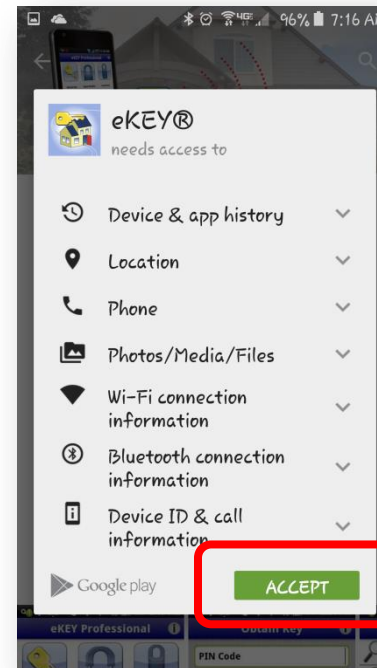

Android

1. Open the app store on your phone or tablet.
2. In the search field type **Supra eKEY** and tap it.
3. Tap **Install**.
4. Tap **ACCEPT**.
5. Open the eKEY app.

2. Search for eKEY[®] and tap it.

How to *Install the Supra eKEY Application on an Android*

3. Tap **Install**.

Android

1. Open the app store on your phone or tablet.
2. In the search field type **Supra eKEY** and tap it.
3. Tap **Install**.
4. Tap **ACCEPT**.
5. Open the eKEY app.

How to *Install the Supra eKEY Application on an Android*

4. Tap **ACCEPT**.

Android

1. Open the app store on your phone or tablet.
2. In the search field type **Supra eKEY** and tap it.
3. Tap **Install**.
4. Tap **ACCEPT**.
5. Open the eKEY app.

How to *Install the Supra eKEY Application on an Android*

5. Open the eKEY app.

Android

1. Open the app store on your phone or tablet.
2. In the search field type **Supra eKEY** and tap it.
3. Tap **Install**.
4. Tap **ACCEPT**.
5. Open the eKEY app.