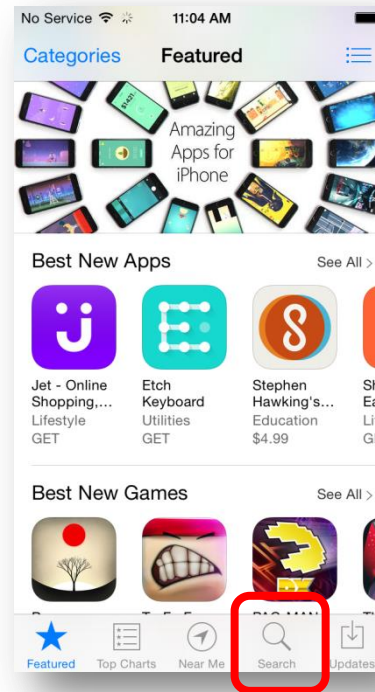

How to *Install the Supra eKEY Application on an Android*

5. Open the eKEY app.

Android

1. Open the app store on your phone or tablet.
2. In the search field type **Supra eKEY** and tap it.
3. Tap **Install**.
4. Tap **ACCEPT**.
5. Open the eKEY app.

How to *Install the Supra eKEY Application on an Apple® device*

1. Open the phone's app store.

Apple®

1. Open the app store on your phone or tablet.
2. In the search field type **Supra eKEY**.
3. Tap **Get**.
4. Tap **Install**.
5. Open the eKEY app.

How to *Install the Supra eKEY Application on an Apple device*

2. Search for eKEY®.

Apple

1. Open the app store on your phone or tablet.
2. In the search field type **Supra eKEY**.
3. Tap **Get**.
4. Tap **Install**.
5. Open the eKEY app.