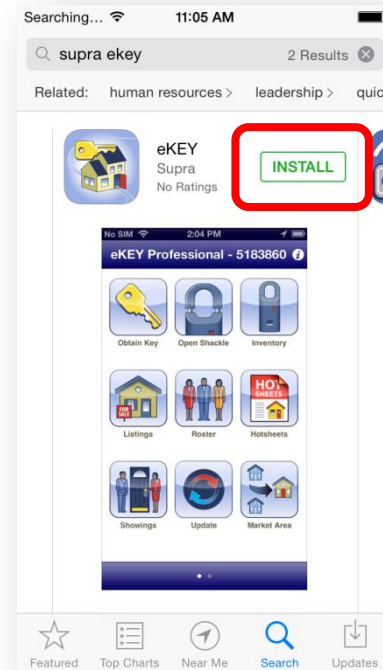

How to *Install the Supra eKEY Application on an Apple® device*

1. Open the phone's app store.

Apple®

1. Open the app store on your phone or tablet.
2. In the search field type **Supra eKEY**.
3. Tap **Get**.
4. Tap **Install**.
5. Open the eKEY app.

How to *Install the Supra eKEY Application on an Apple device*

2. Search for eKEY®.

Apple

1. Open the app store on your phone or tablet.
2. In the search field type **Supra eKEY**.
3. Tap **Get**.
4. Tap **Install**.
5. Open the eKEY app.

How to *Install the Supra eKEY Application on an Apple device*

3. Tap **Get**.

Apple

1. Open the app store on your phone or tablet.
2. In the search field type **Supra eKEY**.
3. Tap **Get**.
4. Tap **Install**.
5. Open the eKEY app.

How to *Install the Supra eKEY Application on an Apple device*

4. Tap Install.

Apple

1. Open the app store on your phone or tablet.
2. In the search field type **Supra eKEY**.
3. Tap **Get**.
4. Tap **Install**.
5. Open the eKEY app.