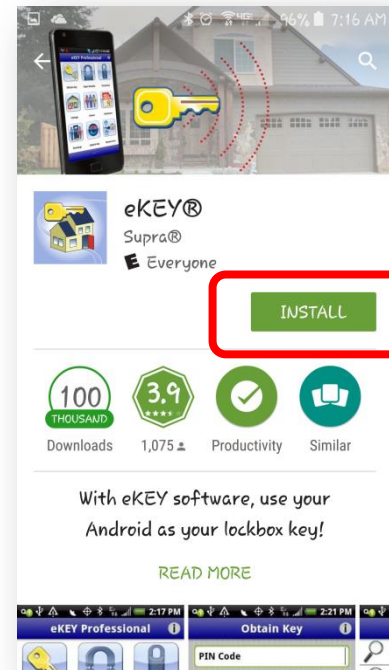

1. Open the app store on your phone or tablet.
2. In the search field type **Supra eKEY** and tap it.
3. Tap **Install**.
4. Tap **ACCEPT**.
5. Open the eKEY app.

How to *Install the Supra eKEY Application on an Android*

Android

1. Open the app store on your phone or tablet.
2. In the search field type **Supra eKEY** and tap it.
3. Tap **Install**.
4. Tap **ACCEPT**.
5. Open the eKEY app.

2. Search for eKEY[®] and tap it.

How to *Install the Supra eKEY Application on an Android*

3. Tap **Install**.

Android

1. Open the app store on your phone or tablet.
2. In the search field type **Supra eKEY** and tap it.
3. Tap **Install**.
4. Tap **ACCEPT**.
5. Open the eKEY app.

How to *Install the Supra eKEY Application on an Android*

4. Tap **ACCEPT**.

Android

1. Open the app store on your phone or tablet.
2. In the search field type **Supra eKEY** and tap it.
3. Tap **Install**.
4. Tap **ACCEPT**.
5. Open the eKEY app.