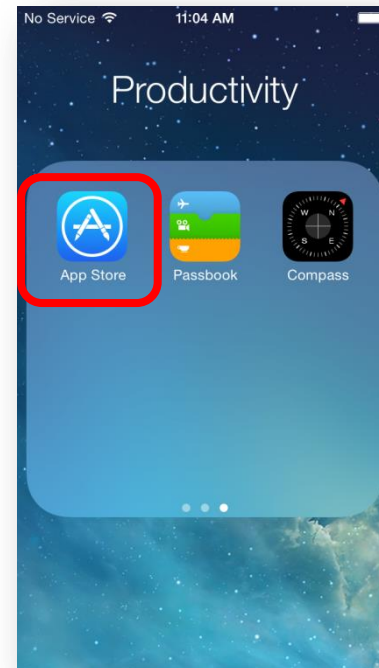

How to *Install the Supra eKEY Application on an Android*

4. Tap **ACCEPT**.

Android

1. Open the app store on your phone or tablet.
2. In the search field type **Supra eKEY** and tap it.
3. Tap **Install**.
4. Tap **ACCEPT**.
5. Open the eKEY app.

How to *Install the Supra eKEY Application on an Android*

5. Open the eKEY app.

Android

1. Open the app store on your phone or tablet.
2. In the search field type **Supra eKEY** and tap it.
3. Tap **Install**.
4. Tap **ACCEPT**.
5. Open the eKEY app.

How to *Install the Supra eKEY Application on an Apple® device*

1. Open the phone's app store.

Apple®

1. Open the app store on your phone or tablet.
2. In the search field type **Supra eKEY**.
3. Tap **Get**.
4. Tap **Install**.
5. Open the eKEY app.