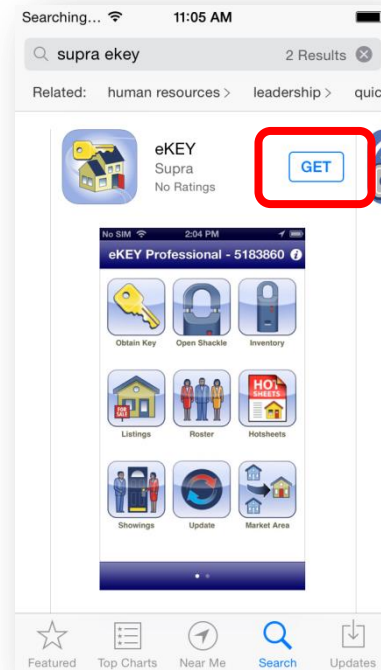

How to *Install the Supra eKEY Application on an Apple® device*

1. Open the phone's app store.

Apple®

1. Open the app store on your phone or tablet.
2. In the search field type **Supra eKEY**.
3. Tap **Get**.
4. Tap **Install**.
5. Open the eKEY app.

How to *Install the Supra eKEY Application on an Apple device*

2. Search for eKEY®.

Apple

1. Open the app store on your phone or tablet.
2. In the search field type **Supra eKEY**.
3. Tap **Get**.
4. Tap **Install**.
5. Open the eKEY app.

How to *Install the Supra eKEY Application on an Apple device*

3. Tap **Get**.

Apple

1. Open the app store on your phone or tablet.
2. In the search field type **Supra eKEY**.
3. Tap **Get**.
4. Tap **Install**.
5. Open the eKEY app.

How to *Install the Supra eKEY Application on an Apple device*

4. Tap Install.

Apple

1. Open the app store on your phone or tablet.
2. In the search field type **Supra eKEY**.
3. Tap **Get**.
4. Tap **Install**.
5. Open the eKEY app.