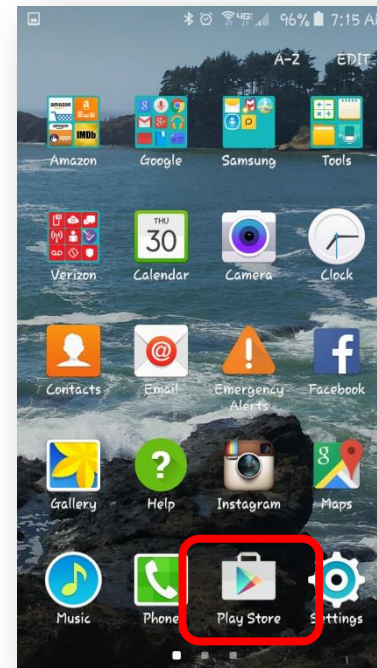

How to *Install the Supra*[®] *eKEY*[®] *Application*

Choose a platform

Android[™]

Apple[®]

BlackBerry[®]

How to *Install the Supra eKEY Application on an Android™*

1. Open the phone's app store.

Android™

1. Open the app store on your phone or tablet.
2. In the search field type **Supra eKEY** and tap it.
3. Tap **Install**.
4. Tap **ACCEPT**.
5. Open the eKEY app.

How to *Install the Supra eKEY Application on an Android*

Android

1. Open the app store on your phone or tablet.
2. In the search field type **Supra eKEY** and tap it.
3. Tap **Install**.
4. Tap **ACCEPT**.
5. Open the eKEY app.

2. Search for eKEY[®] and tap it.