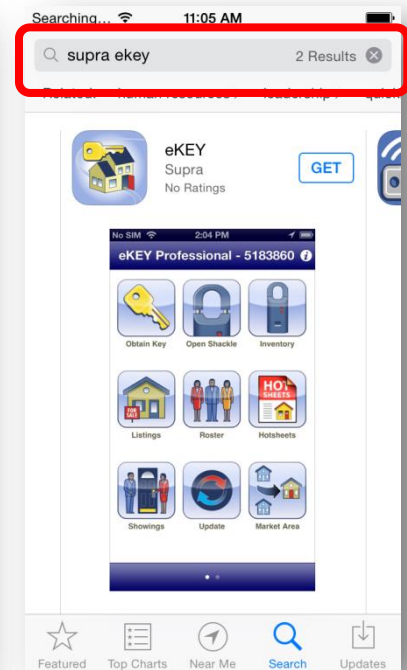

How to *Install the Supra eKEY Application on an Android*

5. Open the eKEY app.

Android

1. Open the app store on your phone or tablet.
2. In the search field type **Supra eKEY** and tap it.
3. Tap **Install**.
4. Tap **ACCEPT**.
5. Open the eKEY app.

How to *Install the Supra eKEY Application on an Apple® device*

1. Open the phone's app store.

Apple®

1. Open the app store on your phone or tablet.
2. In the search field type **Supra eKEY**.
3. Tap **Get**.
4. Tap **Install**.
5. Open the eKEY app.

How to *Install the Supra eKEY Application on an Apple device*

2. Search for eKEY®.

Apple

1. Open the app store on your phone or tablet.
2. In the search field type **Supra eKEY**.
3. Tap **Get**.
4. Tap **Install**.
5. Open the eKEY app.

How to *Install the Supra eKEY Application on an Apple device*

3. Tap **Get**.

Apple

1. Open the app store on your phone or tablet.
2. In the search field type **Supra eKEY**.
3. Tap **Get**.
4. Tap **Install**.
5. Open the eKEY app.